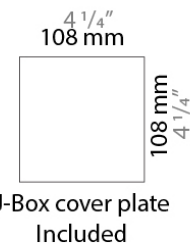

D93018

PROJECT
TYPE
NOTES
QUANTITY
DATE

GENERAL

Series: Finestra
Brand: Milan
Division: Design
Mounting Type: Surface
Mounting Location: Wall
Subcategory: Wall Effect

PHYSICAL

Length (mm): 152
Length (in): 6
Height (mm): 152
Height (in): 6
Extension (mm): 51
Extension (in): 2
Weight (kg): 2.3
Weight (lbs): 5

ELECTRICAL

Number of Lamps: 1
Lamp Type: LED Retrofit / Halogen
Lamp Shape: T3
Bulb Included: Bulb Not Included
Total Output Wattage (W): 18 / 70
Max. Wattage Per Lamp (W): 18 / 70
Lamp Base: RSC
Input Voltage (V): 120

LED

OPTICAL

RATINGS AND CERTIFICATIONS

Certified By: CSA Certified to UL and CSA Standards
IP rating: IP20